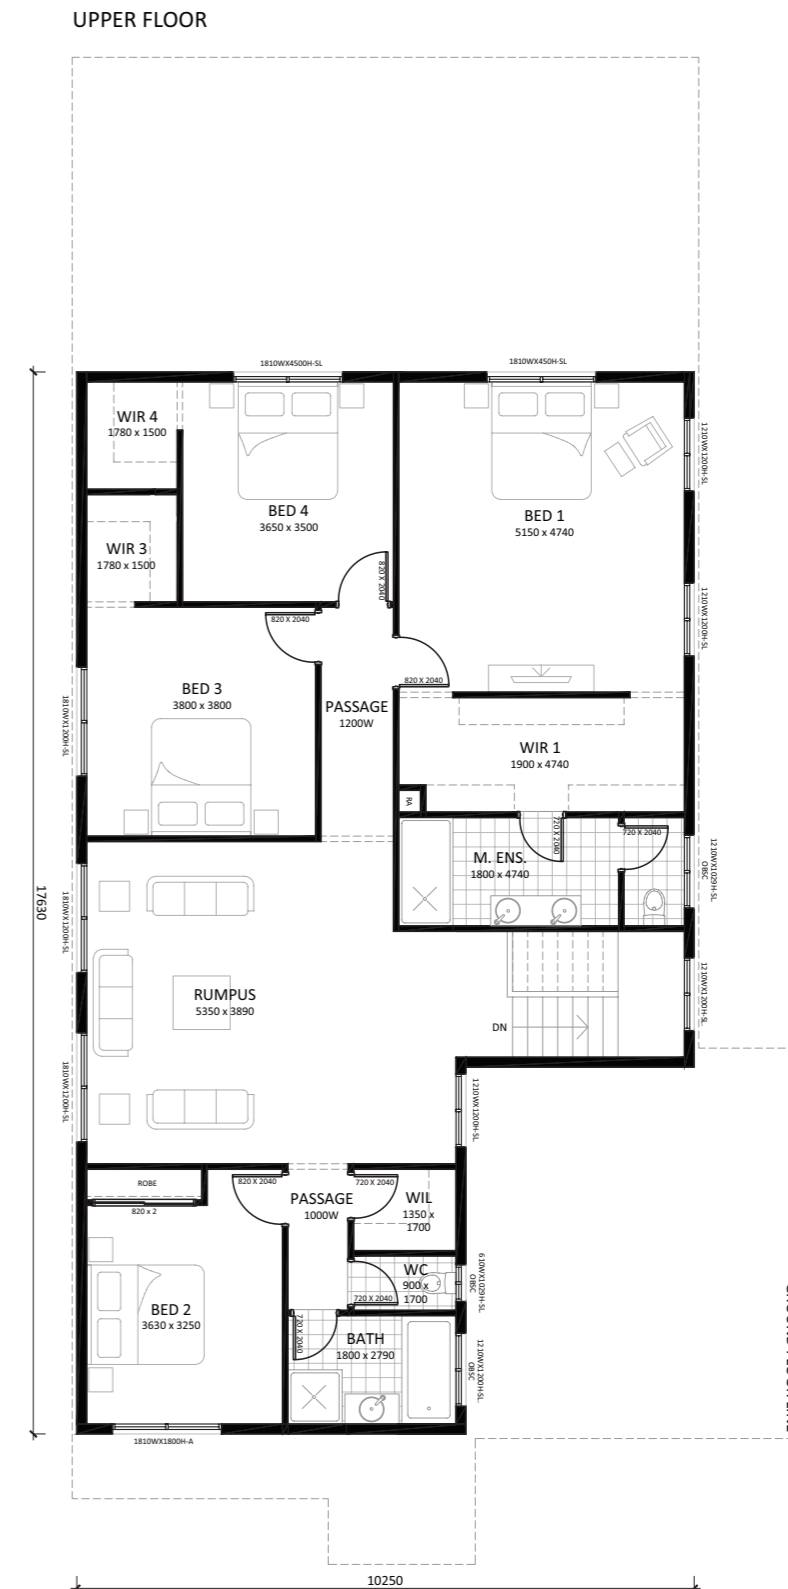

ACHIEVE HOMES

REAL HOMES FOR REAL PEOPLE.

Sao Paulo - 45

5

3

2

5 BEDROOM
DOUBLE STOREY

DESIGN
DIMENSIONS

LIVING: 359.3 m²

GARAGE: 36.4 m²

ALFRESCO: 16.9 m²

PORCH: 5.58 m²

TOTAL: 418.18 m² - 45.01 SQ

WIDTH: 12.2 LENGTH: 23.9

MINIMUM
LAND SIZE

ACT:

WIDTH: N/A LENGTH: N/A

NSW:

WIDTH: 14m LENGTH: 30m

VIC:

WIDTH: 14m LENGTH: 32m

VIEW THIS
DESIGN ONLINE

SCAN ME

Disclaimer: Design dimensions on this marketing plan are for marketing purposes. Dimensions are indicative, approximate and subject to change once confirmed by Achieve Homes Design team.