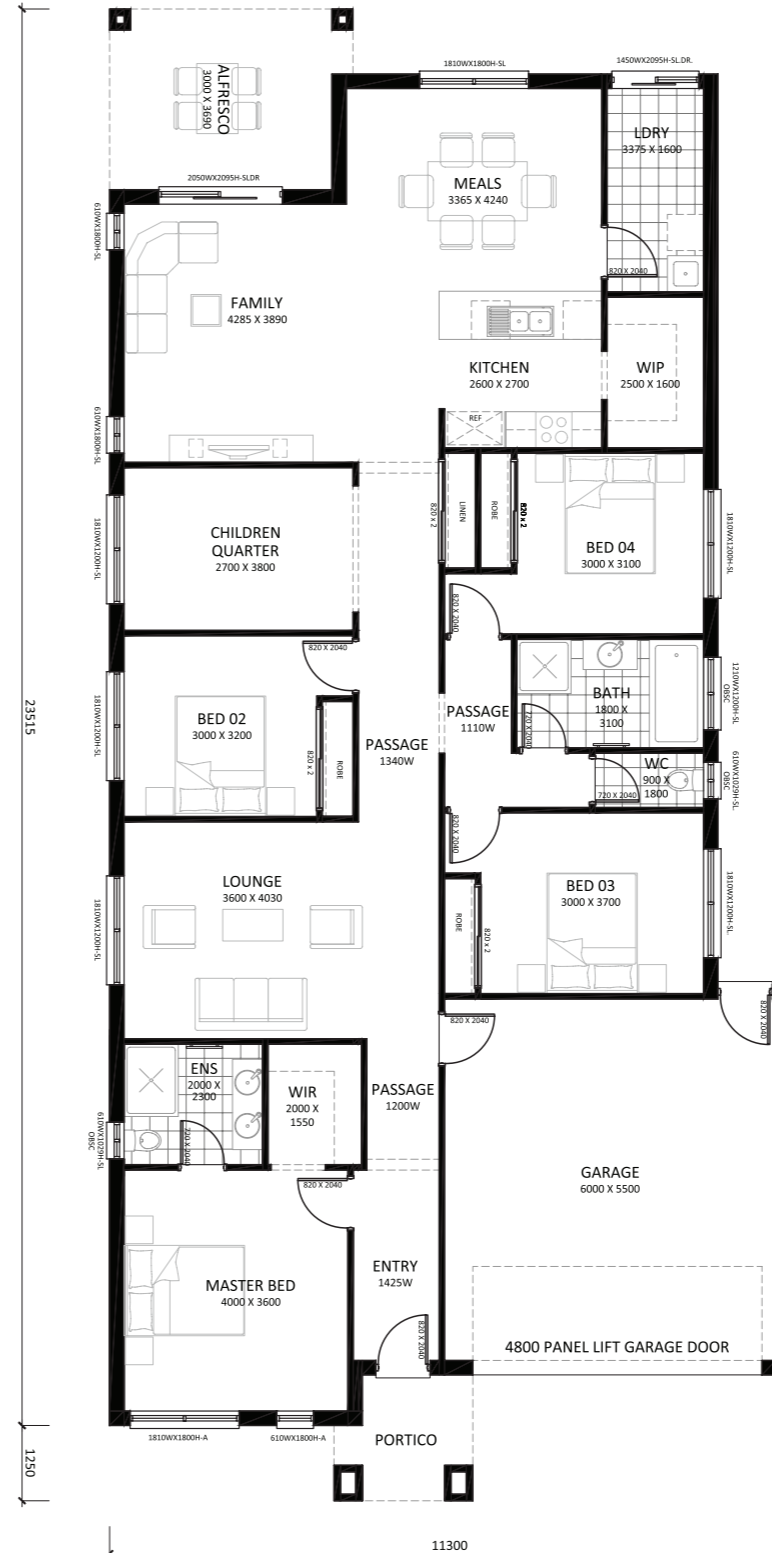

ACHIEVE HOMES

REAL HOMES FOR REAL PEOPLE.

Istanbul - 26

4

2

2

**4 BEDROOM
SINGLE STOREY**

DESIGN DIMENSIONS

LIVING: 186 m²

GARAGE: 36 m²

ALFRESCO: 11.44 m²

PORCH: 4 m²

TOTAL: 237.44 m² - 25.56 SQ

WIDTH: 11.3 **LENGTH:** 23.5

MINIMUM LAND SIZE

ACT:

WIDTH: N/A **LENGTH:** N/A

NSW:

WIDTH: 15m **LENGTH:** 30m

VIC:

WIDTH: 12.5m **LENGTH:** 32m

**VIEW THIS
DESIGN ONLINE**

SCAN ME

Disclaimer: Design dimensions on this marketing plan are for marketing purposes. Dimensions are indicative, approximate and subject to change once confirmed by Achieve Homes Design team.