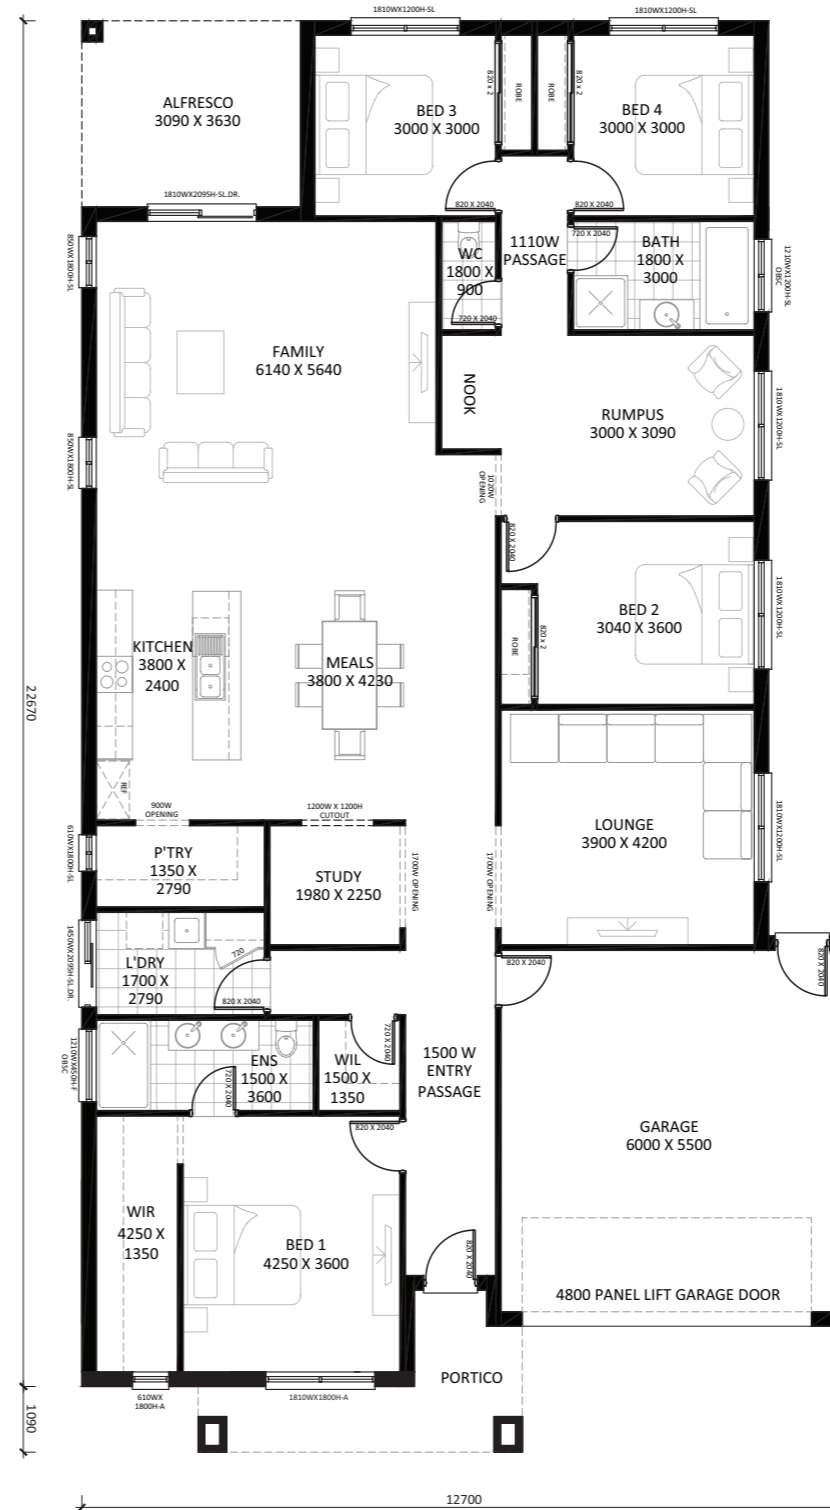

ACHIEVE HOMES

REAL HOMES FOR REAL PEOPLE.

Turin - 29

4

2

2

**4 BEDROOM
SINGLE STOREY**

**DESIGN
DIMENSIONS**

LIVING: 213 m²

GARAGE: 36 m²

ALFRESCO: 11.2 m²

PORCH: 5 m²

TOTAL: 265.2 m² - 28.55 SQ

WIDTH: 12.7 **LENGTH:** 22.6

**MINIMUM
LAND SIZE**

ACT:

WIDTH: N/A **LENGTH:** N/A

NSW:

WIDTH: 14m **LENGTH:** 30m

VIC:

WIDTH: 14m **LENGTH:** 32m

**VIEW THIS
DESIGN ONLINE**

SCAN ME

Disclaimer: Design dimensions on this marketing plan are for marketing purposes. Dimensions are indicative, approximate and subject to change once confirmed by Achieve Homes Design team.